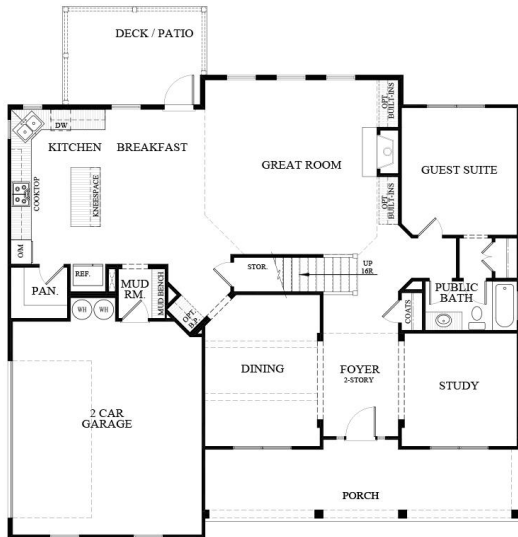

**Elevation C**

**5 Beds**

**4.0 Baths**

**3,115 - 3,187 Sq. Ft.**

**2 Garage**

**2 Story**

- Traditional 2-Story w/ Side Entry Garage
- Guest Suite with Full Bath on Main Level
- 2-Story Foyer
- Study and Formal Dining Room off Foyer
- Open Concept Kitchen with Large Island, Corner Walk-In Pantry, Breakfast Area and Lots of Counterspace
- Mud Room
- Great Room with Vaulted Ceiling, Fireplace and Large Windows
- Three Secondary Bedrooms and Laundry Room located Upstairs
- Owner's Suite with Tray Ceilings, Garden Tub, Separate Walk-In Shower, Dual Vanities and Walk-In Closet
- Personalization Options:
  - Sink in Laundry Room
  - Butler's Pantry
  - Beams in Dining Room
  - Built-Ins in Great Room
  - Grand Shower in Owner's Bath
  - Raised Bonus/Media Room
  - Raised Retreat off Owner's Suite
  - Covered Deck with Extension

**ROSEWOOD C FLOORPLAN**

**FIRST FLOOR**

**SECOND FLOOR**

ROSEWOOD - ELEVATION C  
STONEWOOD 7/13/21

**(678) 252-2500 • SRHOMES.COM**

**ROSEWOOD D FLOORPLAN**

**FIRST FLOOR**

**SECOND FLOOR**

ROSEWOOD - ELEVATION D  
STONEWOOD 7/13/21

**(678) 252-2500 • SRHOMES.COM**

**ROSEWOOD E FLOORPLAN**

**FIRST FLOOR**

**SECOND FLOOR**

ROSEWOOD - ELEVATION E  
STONEWOOD 7/13/21

**(678) 252-2500 • SRHOMES.COM**