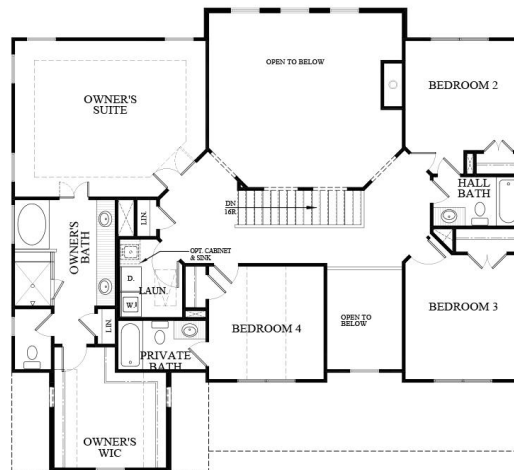

**Elevation C**

**5 Beds**

**4.0 Baths**

**3,115 - 3,187 Sq. Ft.**

**2 Garage**

**2 Story**

- Traditional 2-Story w/ Side Entry Garage
- Guest Suite with Full Bath on Main Level
- 2-Story Foyer
- Study and Formal Dining Room off Foyer
- Open Concept Kitchen with Large Island, Corner Walk-In Pantry, Breakfast Area and Lots of Counterspace
- Mud Room
- Great Room with Vaulted Ceiling, Fireplace and Large Windows
- Three Secondary Bedrooms and Laundry Room located Upstairs
- Owner's Suite with Tray Ceilings, Garden Tub, Separate Walk-In Shower, Dual Vanities and Walk-In Closet
- Personalization Options:
  - Sink in Laundry Room
  - Butler's Pantry
  - Beams in Dining Room
  - Built-Ins in Great Room
  - Grand Shower in Owner's Bath
  - Raised Bonus/Media Room
  - Raised Retreat off Owner's Suite
  - Covered Deck with Extension

**ROSEWOOD C FLOORPLAN**

**FIRST FLOOR**

**SECOND FLOOR**

ROSEWOOD - ELEVATION C  
STONEWOOD 7/13/21

**(678) 252-2500 • SRHOMES.COM**

**ROSEWOOD D FLOORPLAN**

**FIRST FLOOR**

**SECOND FLOOR**

ROSEWOOD - ELEVATION D  
STONEWOOD 7/13/21

**(678) 252-2500 • SRHOMES.COM**

**ROSEWOOD E FLOORPLAN**

**FIRST FLOOR**

**SECOND FLOOR**

ROSEWOOD - ELEVATION E  
STONEWOOD 7/13/21

**(678) 252-2500 • SRHOMES.COM**

**ROSEWOOD OPTIONS**

**OPTIONAL  
DECK EXTENSION**

**OPTIONAL  
RAISED MEDIA ROOM**

**OPTIONAL  
GRAND SHOWER**

**OPTIONAL  
COVERED DECK**

**OPTIONAL  
RAISED RETREATS**

**OPTIONAL  
BATH OVER FOYER**

**OPTIONAL COVERED  
DECK W/ EXTENSION**