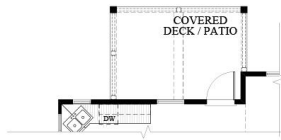

**Elevation C**

**5 Beds**

**4.0 Baths**

**3,115 - 3,187 Sq. Ft.**

**2 Garage**

**2 Story**

- Traditional 2-Story w/ Side Entry Garage
- Guest Suite with Full Bath on Main Level
- 2-Story Foyer
- Study and Formal Dining Room off Foyer
- Open Concept Kitchen with Large Island, Corner Walk-In Pantry, Breakfast Area and Lots of Counterspace
- Mud Room
- Great Room with Vaulted Ceiling, Fireplace and Large Windows
- Three Secondary Bedrooms and Laundry Room located Upstairs
- Owner's Suite with Tray Ceilings, Garden Tub, Separate Walk-In Shower, Dual Vanities and Walk-In Closet
- Personalization Options:
  - Sink in Laundry Room
  - Butler's Pantry
  - Beams in Dining Room
  - Built-Ins in Great Room
  - Grand Shower in Owner's Bath
  - Raised Bonus/Media Room
  - Raised Retreat off Owner's Suite
  - Covered Deck with Extension

**ROSEWOOD OPTIONS**

**OPTIONAL  
DECK EXTENSION**

**OPTIONAL  
RAISED MEDIA ROOM**

**OPTIONAL  
GRAND SHOWER**

**OPTIONAL  
COVERED DECK**

**OPTIONAL  
RAISED RETREATS**

**OPTIONAL  
BATH OVER FOYER**

**OPTIONAL COVERED  
DECK W/ EXTENSION**