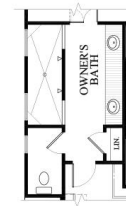

**Elevation C**

**5 Beds**

**4.0 Baths**

**3,115 - 3,187 Sq. Ft.**

**2 Garage**

**2 Story**

- Traditional 2-Story w/ Side Entry Garage
- Guest Suite with Full Bath on Main Level
- 2-Story Foyer
- Study and Formal Dining Room off Foyer
- Open Concept Kitchen with Large Island, Corner Walk-In Pantry, Breakfast Area and Lots of Counterspace
- Mud Room
- Great Room with Vaulted Ceiling, Fireplace and Large Windows
- Three Secondary Bedrooms and Laundry Room located Upstairs
- Owner's Suite with Tray Ceilings, Garden Tub, Separate Walk-In Shower, Dual Vanities and Walk-In Closet
- Personalization Options:
  - Sink in Laundry Room
  - Butler's Pantry
  - Beams in Dining Room
  - Built-Ins in Great Room
  - Grand Shower in Owner's Bath
  - Raised Bonus/Media Room
  - Raised Retreat off Owner's Suite
  - Covered Deck with Extension

**ROSEWOOD C FLOORPLAN**

**FIRST FLOOR**

**SECOND FLOOR**

ROSEWOOD - ELEVATION C  
STONEWOOD 7/13/21

**(678) 252-2500 • SRHOMES.COM**

**ROSEWOOD D FLOORPLAN**

**FIRST FLOOR**

**SECOND FLOOR**

ROSEWOOD - ELEVATION D  
STONEWOOD 7/13/21

**(678) 252-2500 • SRHOMES.COM**

**ROSEWOOD E FLOORPLAN**

**FIRST FLOOR**

**SECOND FLOOR**

ROSEWOOD - ELEVATION E  
STONEWOOD 7/13/21

**(678) 252-2500 • SRHOMES.COM**

**ROSEWOOD OPTIONS**

**OPTIONAL  
DECK EXTENSION**

**OPTIONAL  
RAISED MEDIA ROOM**

**OPTIONAL  
GRAND SHOWER**

**OPTIONAL  
COVERED DECK**

**OPTIONAL  
RAISED RETREATS**

**OPTIONAL  
BATH OVER FOYER**

**OPTIONAL COVERED  
DECK W/ EXTENSION**