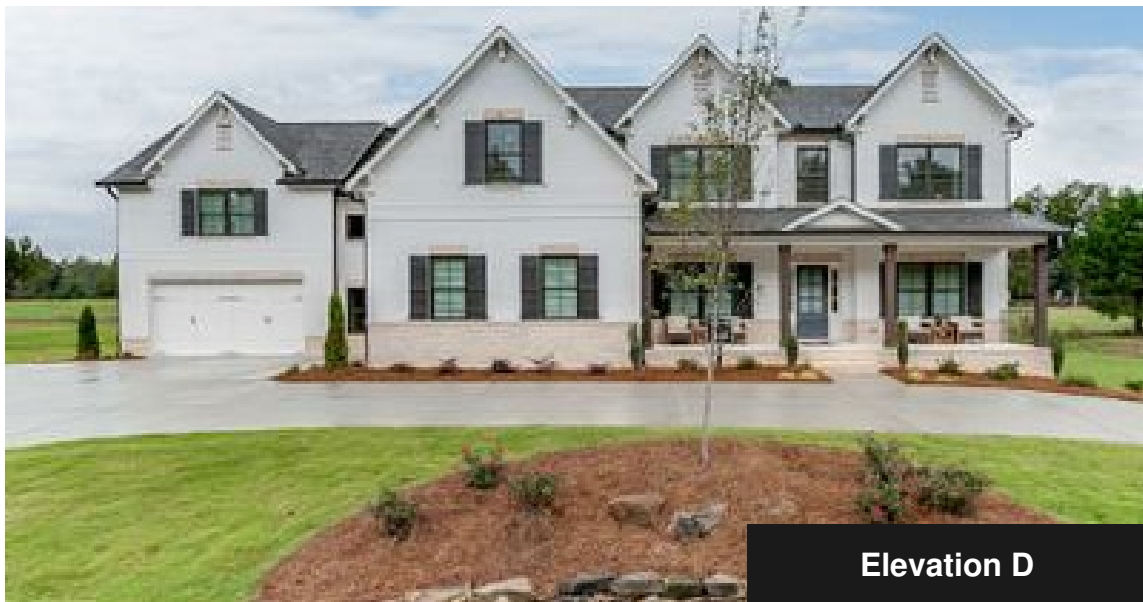

**Elevation C**

**5 Beds**

**4.0 Baths**

**3,115 - 3,187 Sq. Ft.**

**2 Garage**

**2 Story**

- Traditional 2-Story w/ Side Entry Garage
- Guest Suite with Full Bath on Main Level
- 2-Story Foyer
- Study and Formal Dining Room off Foyer
- Open Concept Kitchen with Large Island, Corner Walk-In Pantry, Breakfast Area and Lots of Counterspace
- Mud Room
- Great Room with Vaulted Ceiling, Fireplace and Large Windows
- Three Secondary Bedrooms and Laundry Room located Upstairs
- Owner's Suite with Tray Ceilings, Garden Tub, Separate Walk-In Shower, Dual Vanities and Walk-In Closet
- Personalization Options:
  - Sink in Laundry Room
  - Butler's Pantry
  - Beams in Dining Room
  - Built-Ins in Great Room
  - Grand Shower in Owner's Bath
  - Raised Bonus/Media Room
  - Raised Retreat off Owner's Suite
  - Covered Deck with Extension

**(678) 252-2500 • SRHOMES.COM**

**ADDITIONAL ELEVATIONS**

**(678) 252-2500 • SRHOMES.COM**

**ADDITIONAL ELEVATIONS**

**(678) 252-2500 • SRHOMES.COM**

**ADDITIONAL ELEVATIONS**

**(678) 252-2500 • SRHOMES.COM**