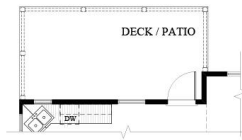

**Elevation C**

**5 Beds**

**4.0 Baths**

**3,115 - 3,187 Sq. Ft.**

**2 Garage**

**2 Story**

- Traditional 2-Story w/ Side Entry Garage
- Guest Suite with Full Bath on Main Level
- 2-Story Foyer
- Study and Formal Dining Room off Foyer
- Open Concept Kitchen with Large Island, Corner Walk-In Pantry, Breakfast Area and Lots of Counterspace
- Mud Room
- Great Room with Vaulted Ceiling, Fireplace and Large Windows
- Three Secondary Bedrooms and Laundry Room located Upstairs
- Owner's Suite with Tray Ceilings, Garden Tub, Separate Walk-In Shower, Dual Vanities and Walk-In Closet
- Personalization Options:
  - Sink in Laundry Room
  - Butler's Pantry
  - Beams in Dining Room
  - Built-Ins in Great Room
  - Grand Shower in Owner's Bath
  - Raised Bonus/Media Room
  - Raised Retreat off Owner's Suite
  - Covered Deck with Extension

ROSEWOOD - ELEVATION D  
STONEWOOD 7/13/21

**(678) 252-2500 • SRHOMES.COM**

**ROSEWOOD E FLOORPLAN**

**FIRST FLOOR**

**SECOND FLOOR**

ROSEWOOD - ELEVATION E  
STONEWOOD 7/13/21

**(678) 252-2500 • SRHOMES.COM**

**ROSEWOOD OPTIONS**

**OPTIONAL  
DECK EXTENSION**

**OPTIONAL  
RAISED MEDIA ROOM**

**OPTIONAL  
GRAND SHOWER**

**OPTIONAL  
COVERED DECK**

**OPTIONAL  
RAISED RETREATS**

**OPTIONAL  
BATH OVER FOYER**

**OPTIONAL COVERED  
DECK W/ EXTENSION**