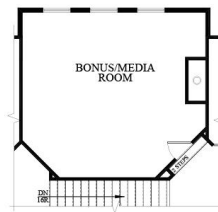

**Elevation C**

**5 Beds**

**4.0 Baths**

**3,115 - 3,187 Sq. Ft.**

**2 Garage**

**2 Story**

- Traditional 2-Story w/ Side Entry Garage
- Guest Suite with Full Bath on Main Level
- 2-Story Foyer
- Study and Formal Dining Room off Foyer
- Open Concept Kitchen with Large Island, Corner Walk-In Pantry, Breakfast Area and Lots of Counterspace
- Mud Room
- Great Room with Vaulted Ceiling, Fireplace and Large Windows
- Three Secondary Bedrooms and Laundry Room located Upstairs
- Owner's Suite with Tray Ceilings, Garden Tub, Separate Walk-In Shower, Dual Vanities and Walk-In Closet
- Personalization Options:
  - Sink in Laundry Room
  - Butler's Pantry
  - Beams in Dining Room
  - Built-Ins in Great Room
  - Grand Shower in Owner's Bath
  - Raised Bonus/Media Room
  - Raised Retreat off Owner's Suite
  - Covered Deck with Extension

**ROSEWOOD C FLOORPLAN**

**FIRST FLOOR**

**SECOND FLOOR**

ROSEWOOD - ELEVATION C  
STONEWOOD 7/13/21

**(678) 252-2500 • SRHOMES.COM**

**ROSEWOOD D FLOORPLAN**

**FIRST FLOOR**

**SECOND FLOOR**

ROSEWOOD - ELEVATION D  
STONEWOOD 7/13/21

**(678) 252-2500 • SRHOMES.COM**

**ROSEWOOD E FLOORPLAN**

**FIRST FLOOR**

**SECOND FLOOR**

ROSEWOOD - ELEVATION E  
STONEWOOD 7/13/21

**(678) 252-2500 • SRHOMES.COM**

**ROSEWOOD OPTIONS**

**OPTIONAL  
DECK EXTENSION**

**OPTIONAL  
RAISED MEDIA ROOM**

**OPTIONAL  
GRAND SHOWER**

**OPTIONAL  
COVERED DECK**

**OPTIONAL  
RAISED RETREATS**

**OPTIONAL  
BATH OVER FOYER**

**OPTIONAL COVERED  
DECK W/ EXTENSION**