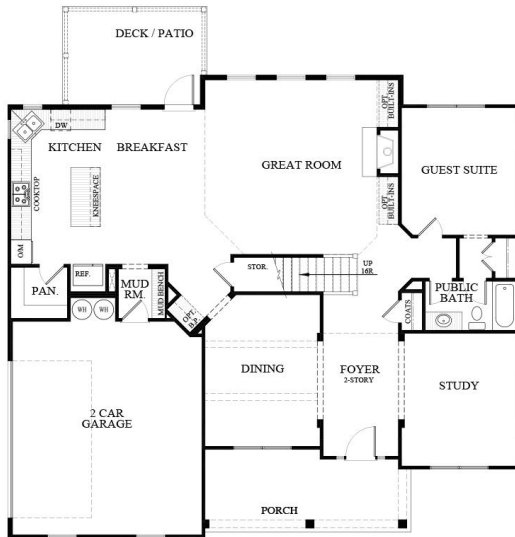

**Elevation C**

**5 Beds**

**4.0 Baths**

**3,115 - 3,187 Sq. Ft.**

**2 Garage**

**2 Story**

- Traditional 2-Story w/ Side Entry Garage
- Guest Suite with Full Bath on Main Level
- 2-Story Foyer
- Study and Formal Dining Room off Foyer
- Open Concept Kitchen with Large Island, Corner Walk-In Pantry, Breakfast Area and Lots of Counterspace
- Mud Room
- Great Room with Vaulted Ceiling, Fireplace and Large Windows
- Three Secondary Bedrooms and Laundry Room located Upstairs
- Owner's Suite with Tray Ceilings, Garden Tub, Separate Walk-In Shower, Dual Vanities and Walk-In Closet
- Personalization Options:
  - Sink in Laundry Room
  - Butler's Pantry
  - Beams in Dining Room
  - Built-Ins in Great Room
  - Grand Shower in Owner's Bath
  - Raised Bonus/Media Room
  - Raised Retreat off Owner's Suite
  - Covered Deck with Extension

**(678) 252-2500 • SRHOMES.COM**

**ADDITIONAL ELEVATIONS**

**(678) 252-2500 • SRHOMES.COM**

**ADDITIONAL ELEVATIONS**

**(678) 252-2500 • SRHOMES.COM**

**ADDITIONAL ELEVATIONS**

**(678) 252-2500 • SRHOMES.COM**

**ROSEWOOD C FLOORPLAN**

**FIRST FLOOR**

**SECOND FLOOR**

ROSEWOOD - ELEVATION C  
STONEWOOD 7/13/21

**(678) 252-2500 • SRHOMES.COM**

**ROSEWOOD D FLOORPLAN**

**FIRST FLOOR**

**SECOND FLOOR**