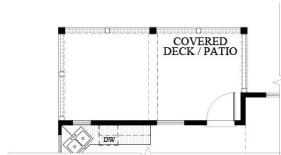

**Elevation C**

**5 Beds**

**4.0 Baths**

**3,115 - 3,187 Sq. Ft.**

**2 Garage**

**2 Story**

- Traditional 2-Story w/ Side Entry Garage
- Guest Suite with Full Bath on Main Level
- 2-Story Foyer
- Study and Formal Dining Room off Foyer
- Open Concept Kitchen with Large Island, Corner Walk-In Pantry, Breakfast Area and Lots of Counterspace
- Mud Room
- Great Room with Vaulted Ceiling, Fireplace and Large Windows
- Three Secondary Bedrooms and Laundry Room located Upstairs
- Owner's Suite with Tray Ceilings, Garden Tub, Separate Walk-In Shower, Dual Vanities and Walk-In Closet
- Personalization Options:
  - Sink in Laundry Room
  - Butler's Pantry
  - Beams in Dining Room
  - Built-Ins in Great Room
  - Grand Shower in Owner's Bath
  - Raised Bonus/Media Room
  - Raised Retreat off Owner's Suite
  - Covered Deck with Extension

ROSEWOOD - ELEVATION D  
STONEWOOD 7/13/21

**(678) 252-2500 • SRHOMES.COM**

**ROSEWOOD E FLOORPLAN**

**FIRST FLOOR**

**SECOND FLOOR**

ROSEWOOD - ELEVATION E  
STONEWOOD 7/13/21

**(678) 252-2500 • SRHOMES.COM**

**ROSEWOOD OPTIONS**

**OPTIONAL  
DECK EXTENSION**

**OPTIONAL  
RAISED MEDIA ROOM**

**OPTIONAL  
GRAND SHOWER**

**OPTIONAL  
COVERED DECK**

**OPTIONAL  
RAISED RETREATS**

**OPTIONAL  
BATH OVER FOYER**

**OPTIONAL COVERED  
DECK W/ EXTENSION**