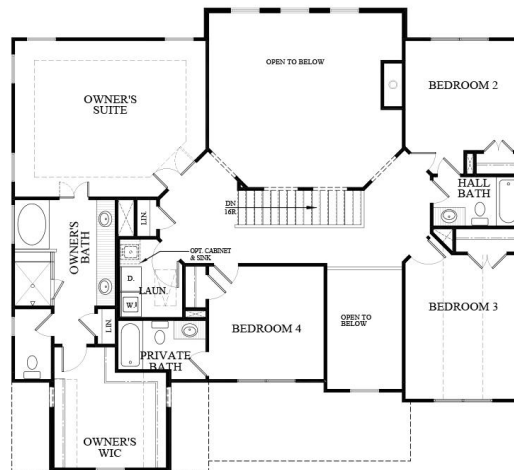

**Elevation C**

**5 Beds**

**4.0 Baths**

**3,115 - 3,187 Sq. Ft.**

**2 Garage**

**2 Story**

- Traditional 2-Story w/ Side Entry Garage
- Guest Suite with Full Bath on Main Level
- 2-Story Foyer
- Study and Formal Dining Room off Foyer
- Open Concept Kitchen with Large Island, Corner Walk-In Pantry, Breakfast Area and Lots of Counterspace
- Mud Room
- Great Room with Vaulted Ceiling, Fireplace and Large Windows
- Three Secondary Bedrooms and Laundry Room located Upstairs
- Owner's Suite with Tray Ceilings, Garden Tub, Separate Walk-In Shower, Dual Vanities and Walk-In Closet
- Personalization Options:
  - Sink in Laundry Room
  - Butler's Pantry
  - Beams in Dining Room
  - Built-Ins in Great Room
  - Grand Shower in Owner's Bath
  - Raised Bonus/Media Room
  - Raised Retreat off Owner's Suite
  - Covered Deck with Extension

**(678) 252-2500 • SRHOMES.COM**

**ADDITIONAL ELEVATIONS**

**(678) 252-2500 • SRHOMES.COM**

**ADDITIONAL ELEVATIONS**

**(678) 252-2500 • SRHOMES.COM**

**ADDITIONAL ELEVATIONS**

**(678) 252-2500 • SRHOMES.COM**

**ROSEWOOD C FLOORPLAN**

**FIRST FLOOR**

**SECOND FLOOR**

ROSEWOOD - ELEVATION C  
STONEWOOD 7/13/21

**(678) 252-2500 • SRHOMES.COM**

**ROSEWOOD D FLOORPLAN**

**FIRST FLOOR**

**SECOND FLOOR**

**ROSEWOOD OPTIONS**

**OPTIONAL  
DECK EXTENSION**

**OPTIONAL  
RAISED MEDIA ROOM**

**OPTIONAL  
GRAND SHOWER**

**OPTIONAL  
COVERED DECK**

**OPTIONAL  
RAISED RETREATS**

**OPTIONAL  
BATH OVER FOYER**

**OPTIONAL COVERED  
DECK W/ EXTENSION**