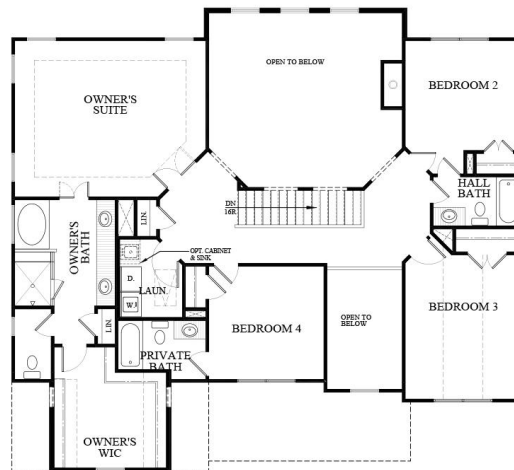

Community: Stonewood
Floorplan: Rosewood
Homesite: #17

Priced at
\$795,000

Traditional 2-Story w/ Side Entry Garage
Guest Suite with Full Bath on Main Level
2-Story Foyer
... Read More Online

(678) 252-2500 • SRHOMES.COM

ROSEWOOD C FLOORPLAN

FIRST FLOOR

SECOND FLOOR

ROSEWOOD - ELEVATION C
STONEWOOD 7/13/21

(678) 252-2500 • SRHOMES.COM