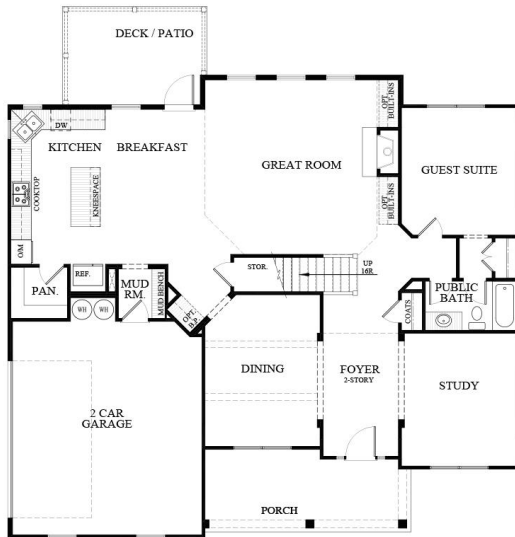

Community: Stonewood
Floorplan: Rosewood
Homesite: #17

Priced at
\$795,000

Traditional 2-Story w/ Side Entry Garage
Guest Suite with Full Bath on Main Level
2-Story Foyer
... Read More Online

(678) 252-2500 • SRHOMES.COM

ROSEWOOD C FLOORPLAN

FIRST FLOOR

SECOND FLOOR

ROSEWOOD - ELEVATION C
STONEWOOD 7/13/21

(678) 252-2500 • SRHOMES.COM