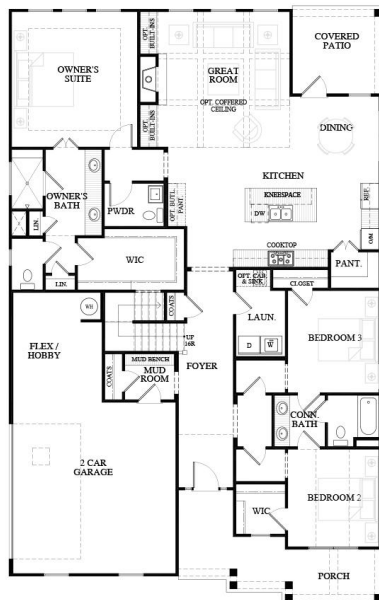

RYLEIGH E FLOORPLAN

FIRST FLOOR