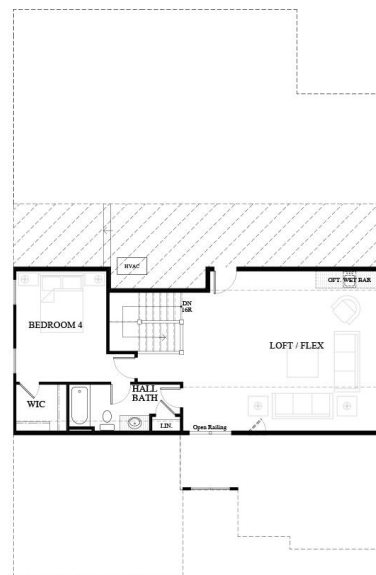

SECOND FLOOR

RYLEIGH - ELEVATION E
STONEWOOD 7/13/21

(678) 252-2500 • SRHOMES.COM