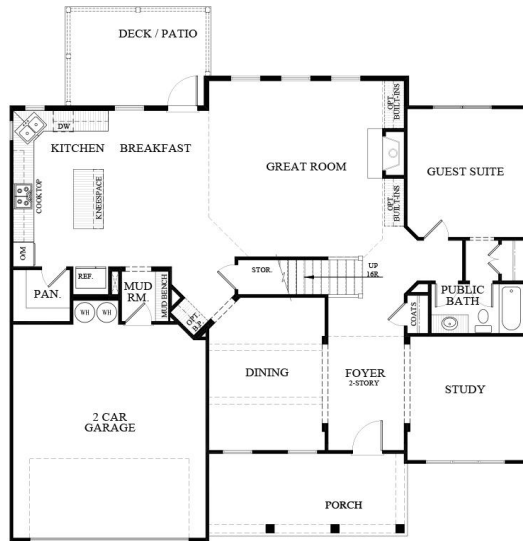

**Community:** Chimney Creek  
**Floorplan:** Rosewood  
**Homesite:** #145

Spacious two-story plan with Study and Dining Rm w/double glass French doors, Butler Pantry and bedroom with full bath on first floor, Gourmet kitchen with SS appliances, granite counter tops with island over look two-story Great Room with built-in bookcases & natural stone fireplace. Mud room off garage. Hardwoods throughout first floor except bedroom, wood tread stairs leading to upper level. Screened rear patio.

**(678) 252-2500 • SRHOMES.COM**

**ROSEWOOD I FLOORPLAN**

**FIRST FLOOR**

**SECOND FLOOR**

ROSEWOOD - ELEVATION I  
CHIMNEY CREEK 7/13/21

**(678) 252-2500 • SRHOMES.COM**