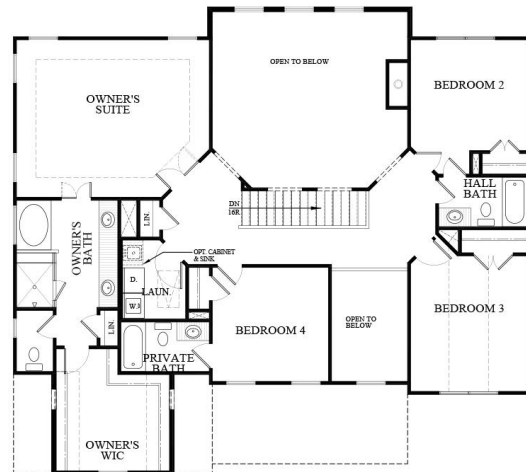

**Community:** Chimney Creek  
**Floorplan:** Rosewood  
**Homesite:** #145

Spacious two-story plan with Study and Dining Rm w/double glass French doors, Butler Pantry and bedroom with full bath on first floor, Gourmet kitchen with SS appliances, granite counter tops with island over look two-story Great Room with built-in bookcases & natural stone fireplace. Mud room off garage. Hardwoods throughout first floor except bedroom, wood tread stairs leading to upper level. Screened rear patio.

**(678) 252-2500 • SRHOMES.COM**

**ROSEWOOD I FLOORPLAN**

**FIRST FLOOR**

**SECOND FLOOR**

ROSEWOOD - ELEVATION I  
CHIMNEY CREEK 7/13/21

**(678) 252-2500 • SRHOMES.COM**